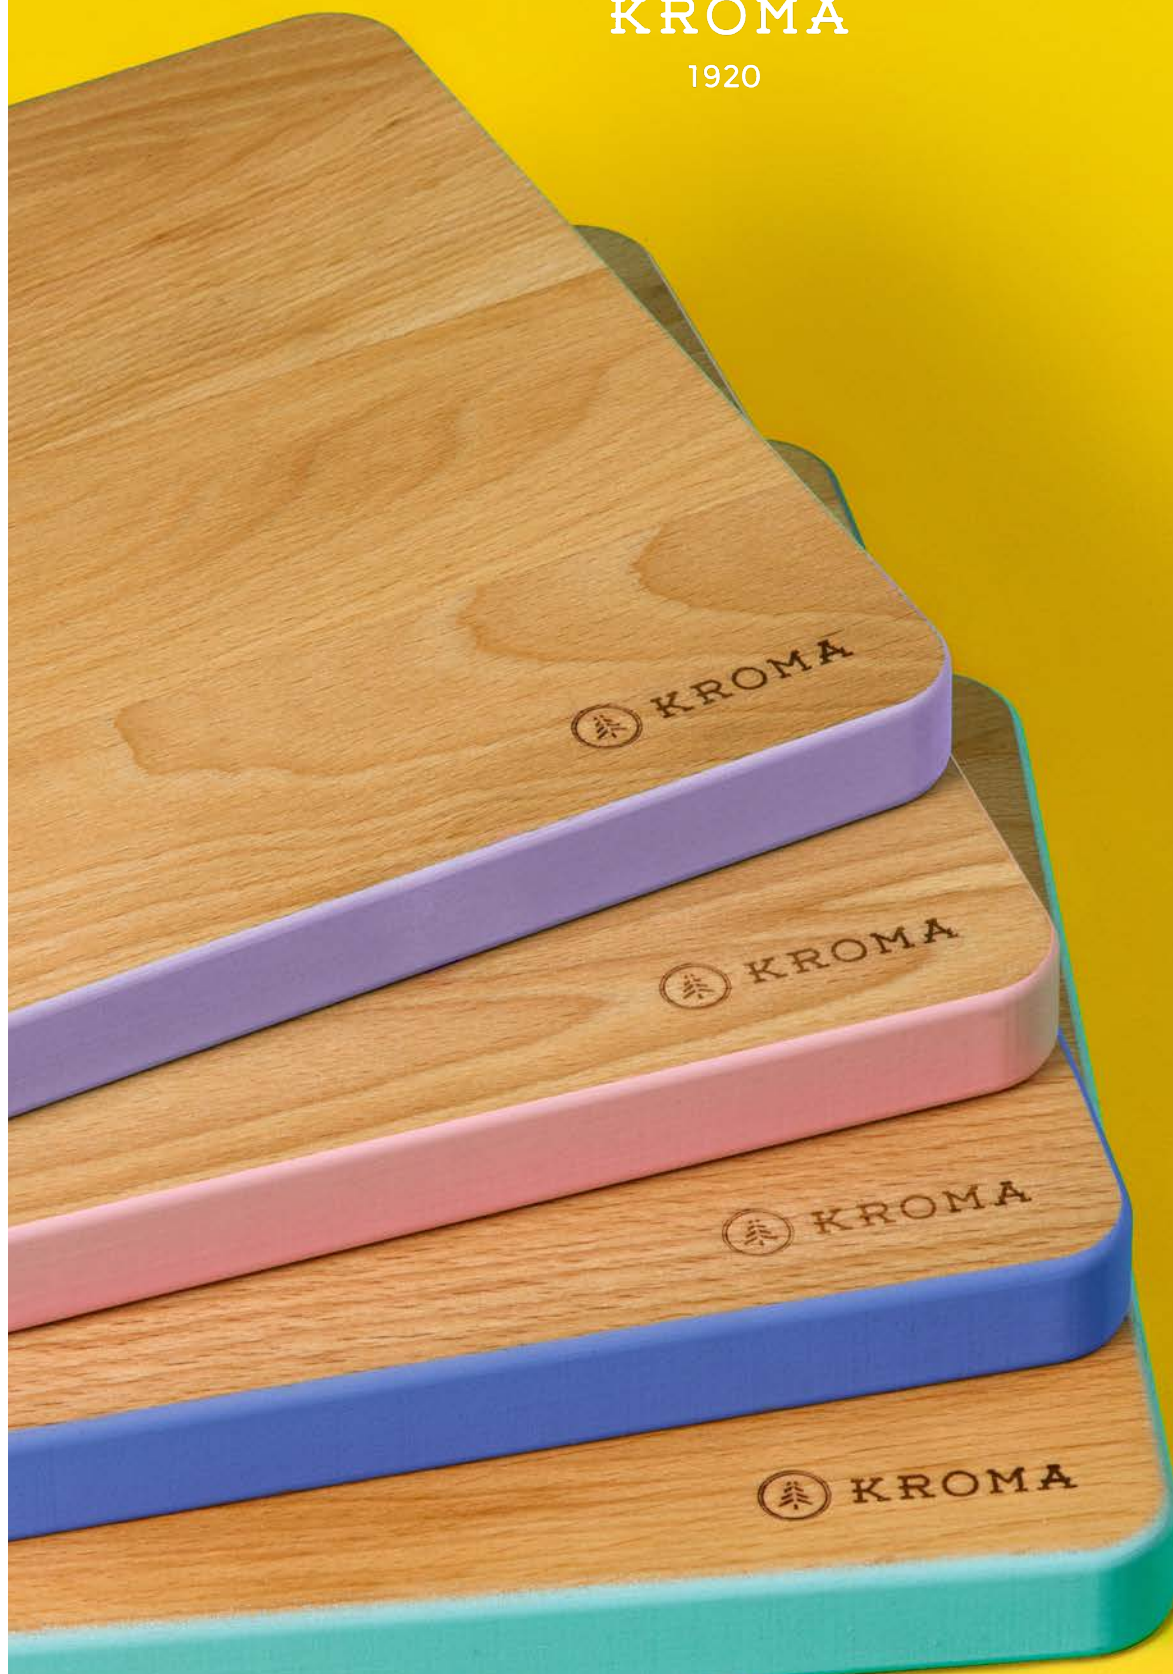

KROMA

1920

KROMA *It's simply*
a fun board.

Because
it's fun *when*
it's colourful.

A kitchen board with a colourful edge simply deserves to have a special shape. For example, it can be veery long or veery fruity.

Boards with a colourful edge deserve special wood.
Our boards are made of fine wood.

Beech and ash

is fun wood.

It's just right
for fun boards.

A trendy
palette of colours

enchants with its uniqueness.

Light Yellow