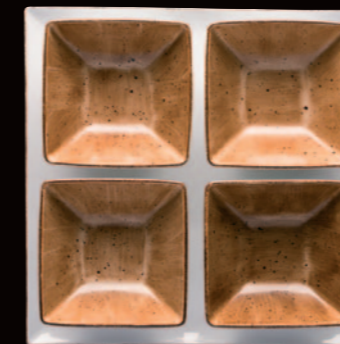

HAND PAINTED

HAND PAINTED - EXAMPLES

6591-28*

6630-5*

6591-3*

6630-1*

6591-7*

6631-2*

6591-13*

6630-9*

6591-26*

6630-6*

HAND PAINTED - EXAMPLES

6591-20*

6630-14*

6591-19*

6590-23*

6591-25*

6590-24*

6630-10* / 6698-3*

The Lubiana brand owes the unique character of its products to the irreplaceable work of human hands. Our factory employees treat each porcelain element individually and paint it by hand using a brush. Thanks to this, the product is unique and the elements differ minimally from each other. The brush stroke leaves a unique pattern and texture that is impossible to repeat. The manual decorating process not only raises the rank of our products, but also causes natural and desirable differences in colour or decoration.