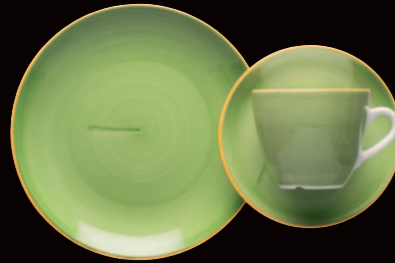

HAND PAINTED

HAND PAINTED - EXAMPLES

6591-28*

6630-5*

6591-3*

6630-1*

6591-7*

6631-2*

6591-13*

6630-9*

6591-26*

6630-6*

HAND PAINTED - EXAMPLES

6591-20*

6630-14*

6591-19*

6590-23*

6591-25*

6590-24*

6630-10* / 6698-3*

The Lubiana brand owes the unique character of its products to the irreplaceable work of human hands. Our factory employees treat each porcelain element individually and paint it by hand using a brush. Thanks to this, the product is unique and the elements differ minimally from each other. The brush stroke leaves a unique pattern and texture that is impossible to repeat. The manual decorating process not only raises the rank of our products, but also causes natural and desirable differences in colour or decoration.